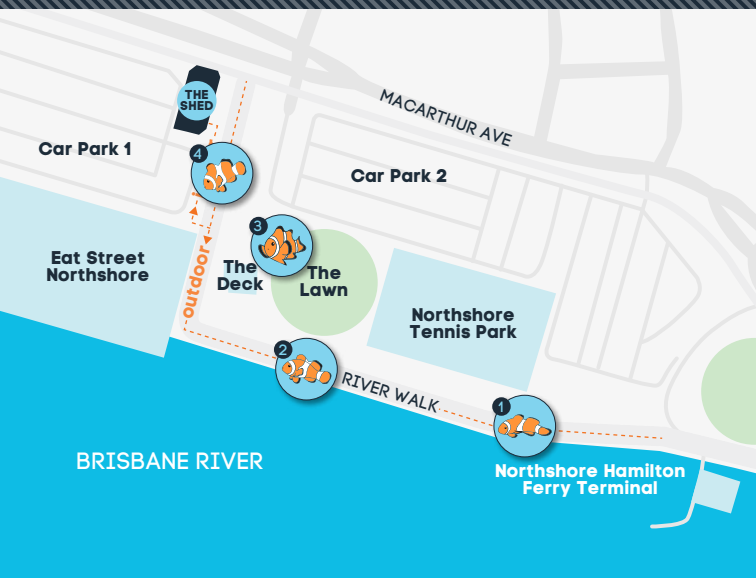

NORTHSHORE SCULPTURE HUNT

Enjoy our family-friendly interactive sculpture hunt and discover hidden gems of Northshore as you create your very own piece of art and contribute to our community sculpture.

As you explore the artists creations, follow the map for your next treasure destination.

Unlock the brightly coloured box to find the parts that will help you create your own contribution to the Northshore Community Sculpture.

Decorate and tie on your little fish onto the sculpture frame and watch it evolve over the course of the exhibition.

Kindly supported and created by the men from the Northshore Men's Shed.

Share your creation with

@northshorebrisbane
#sculpturebytheriver2020